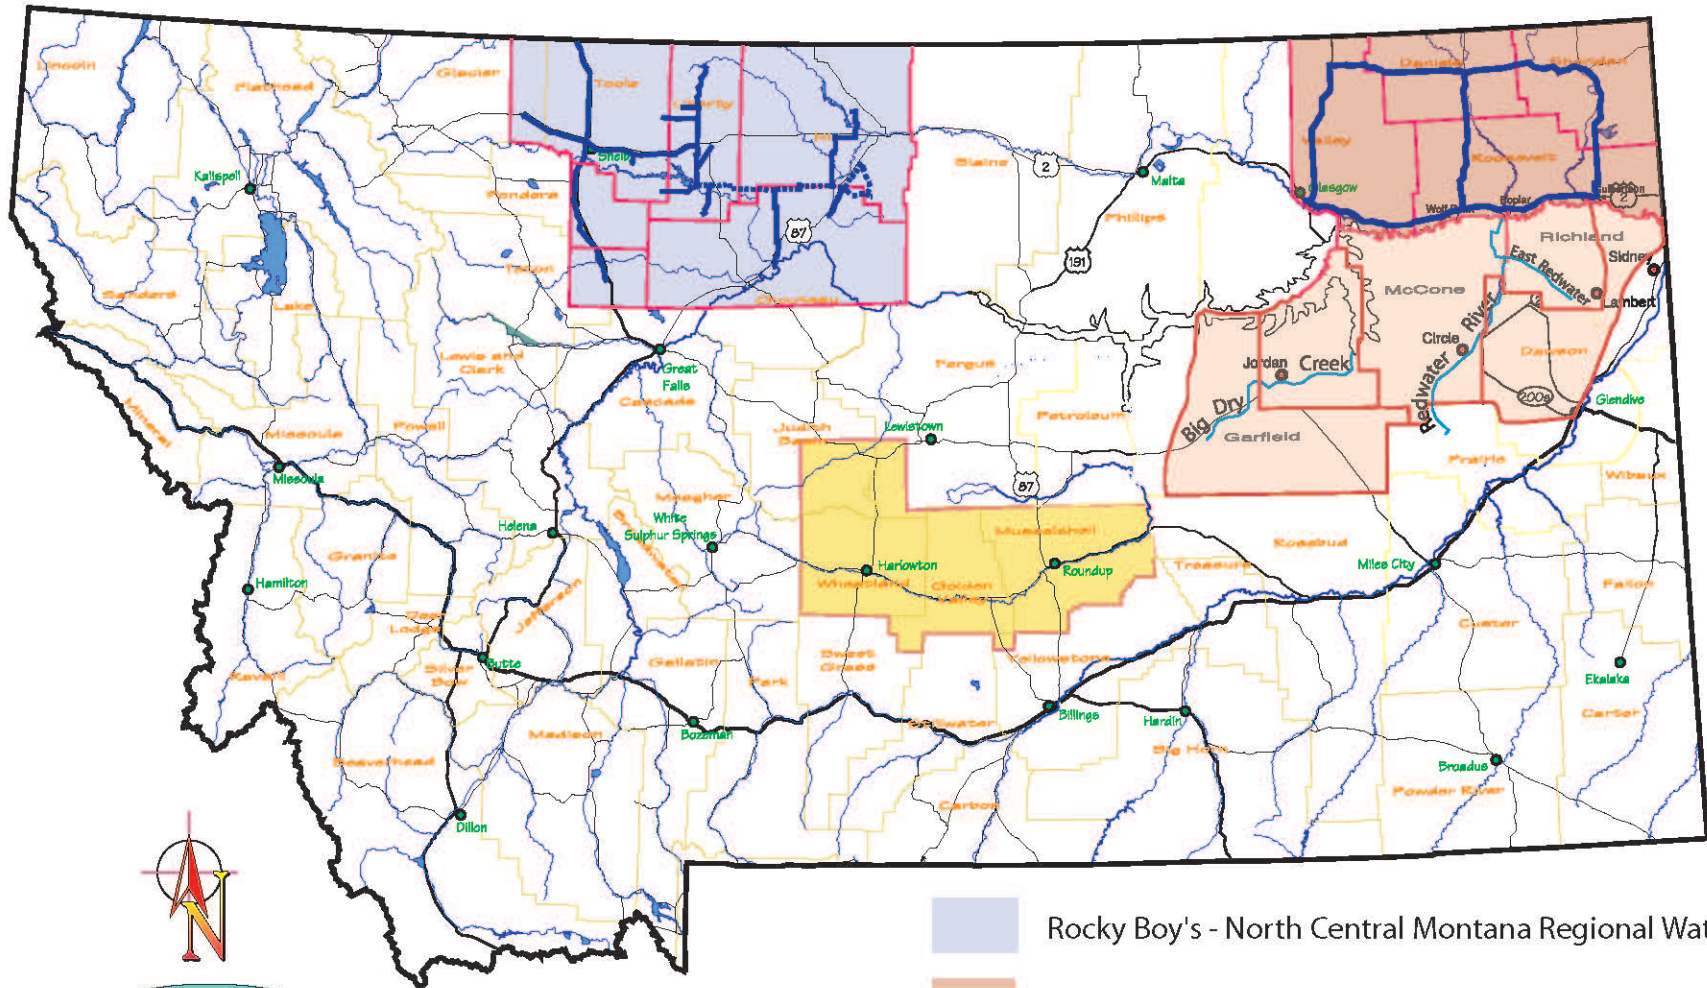

# AREAS TO BE SERVED BY REGIONAL WATER SYSTEMS

-  Rocky Boy's - North Central Montana Regional Water System
-  Fort Peck Dry Prairie Rural Water System
-  Dry - Redwater System
-  Central Montana Regional Water