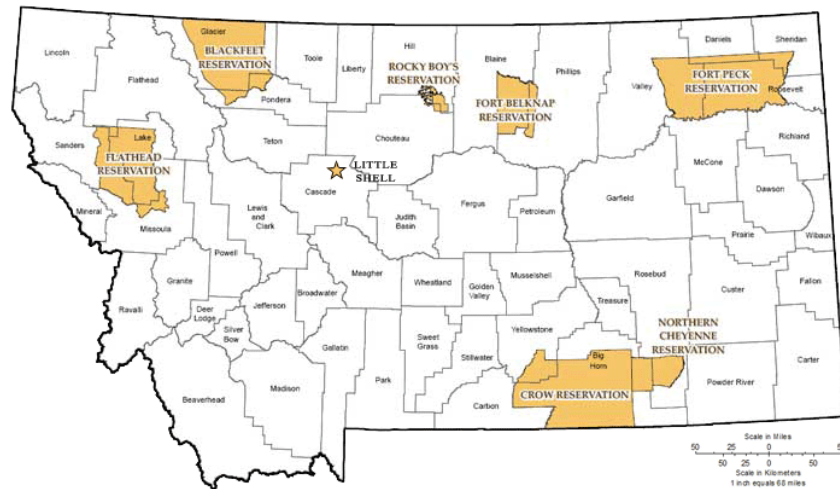

Reservation Rotation

2017-2019: TBD
2015-2016: Blackfeet, Fort Peck, and Rocky Boy's Reservations
2013-2014: Little Shell and Fort Belknap, Crow, and Flathead Reservations
2011-2012: Northern Cheyenne and Fort Peck Reservations
2009-2010: Rocky Boy's, Fort Belknap, and Blackfeet Reservations
2007-2008: Little Shell and Flathead and Crow Reservations
2005-2006: Fort Peck and Blackfeet Reservations
2003-2004: Fort Belknap and Northern Cheyenne Reservations
2001-2002: Rocky Boy's and Flathead Reservations

Blackfeet Reservation

Home of the Blackfeet Nation headquartered in Browning, Montana

Crow Reservation

Home of the Crow Nation headquartered in Crow Agency, Montana

Flathead Reservation

Home of the Confederated Salish, Pend d'Oreille and Kootenai Tribes headquartered in Pablo, Montana

Fort Belknap Reservation

Home of the Gros Ventre and Assiniboine Tribes headquartered in Fort Belknap Agency, Montana

Fort Peck Reservation

Home of the Assiniboine and Sioux Tribes headquartered in Poplar, Montana

Little Shell Chippewa Tribe

State recognized, headquartered in Great Falls, Montana

Northern Cheyenne Reservation

Home of the Northern Cheyenne Tribe headquartered in Lama Deer, Montana

Rocky Boy's Reservation