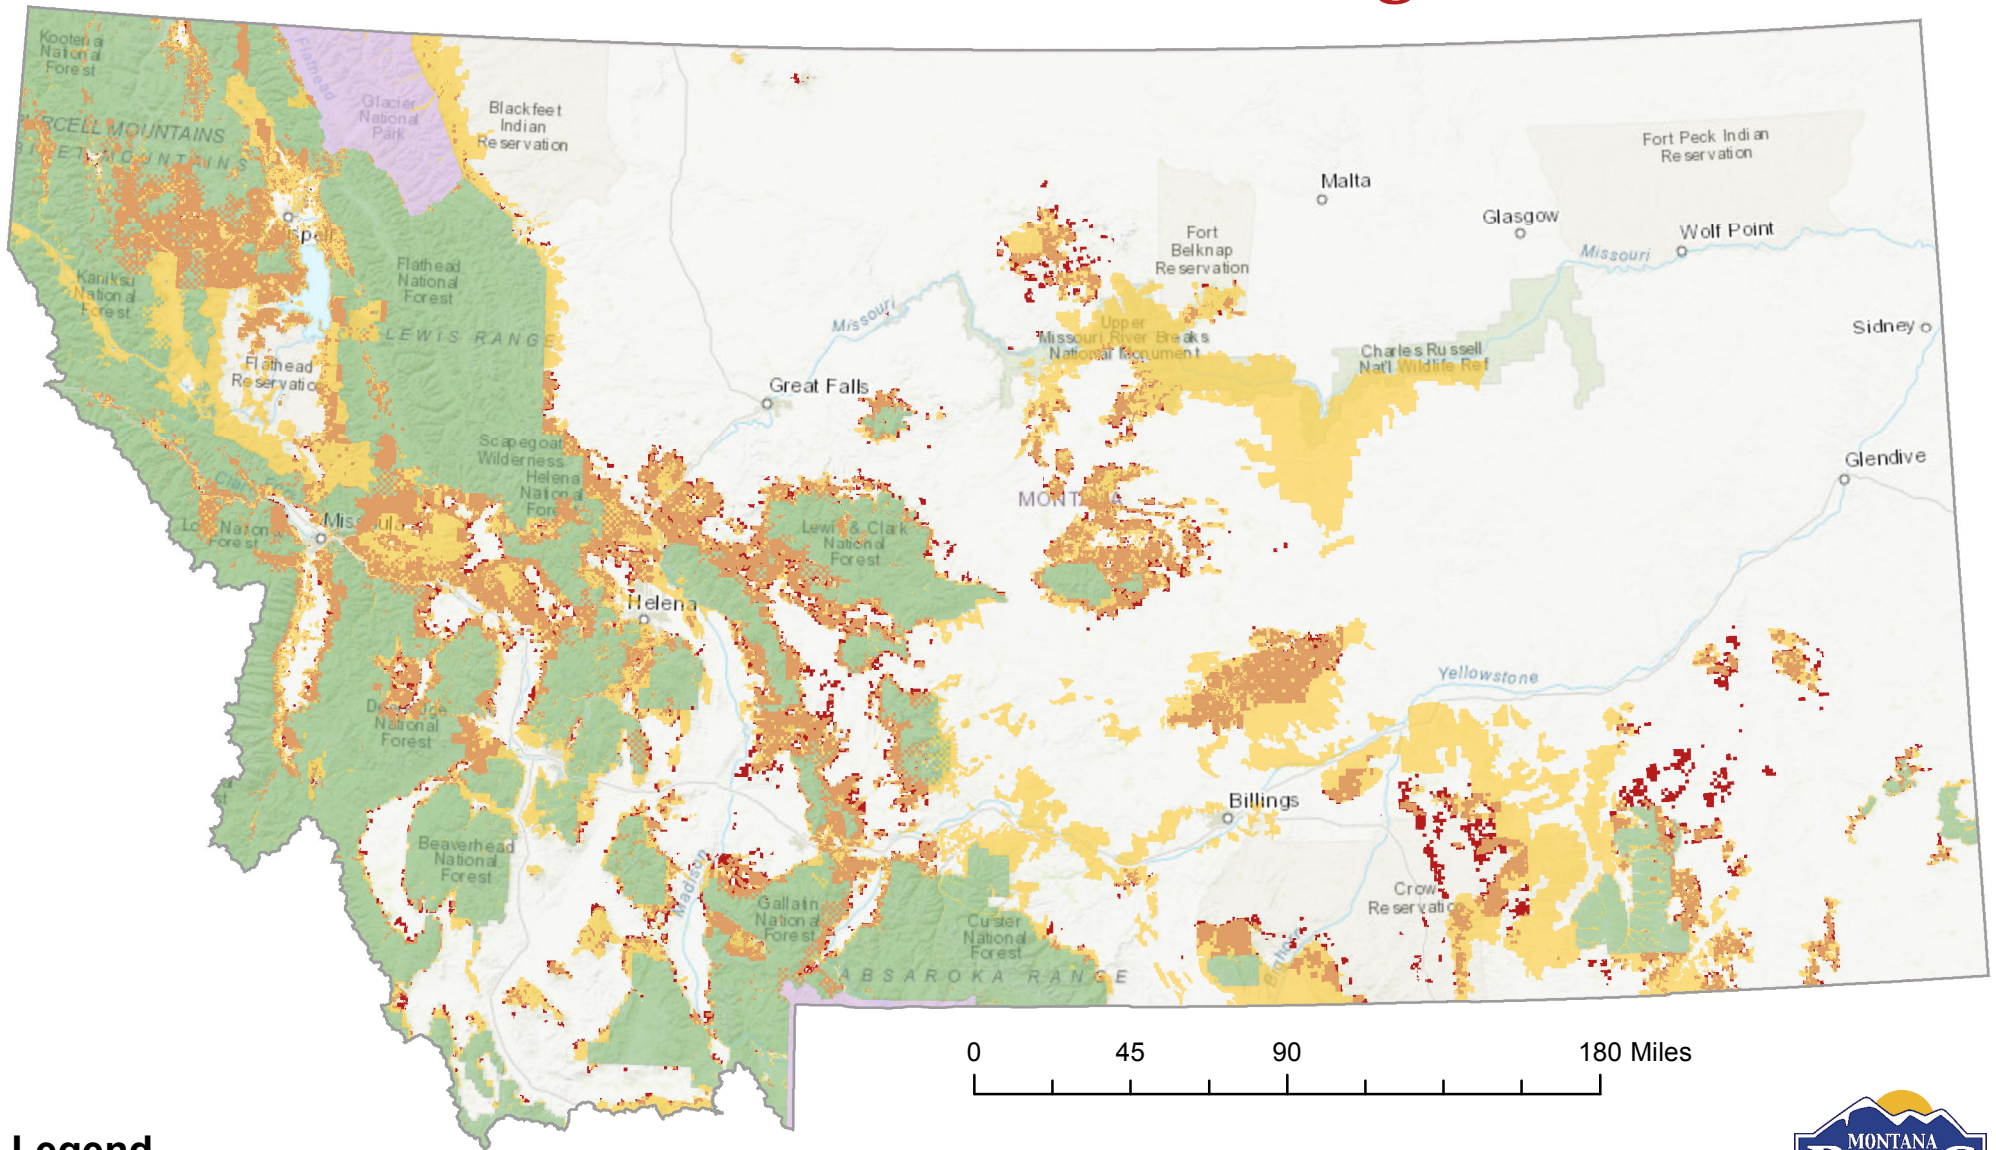

# DNRC vs DOR Forest Designation

## Legend

- Classified as Forest by DNRC Only - 9.5 Million
- Classified as Forest by Both DNRC & DOR - 6.2 Million
- Classified as Forest by DOR Only - 961 K
- US Forest Service
- National Parks