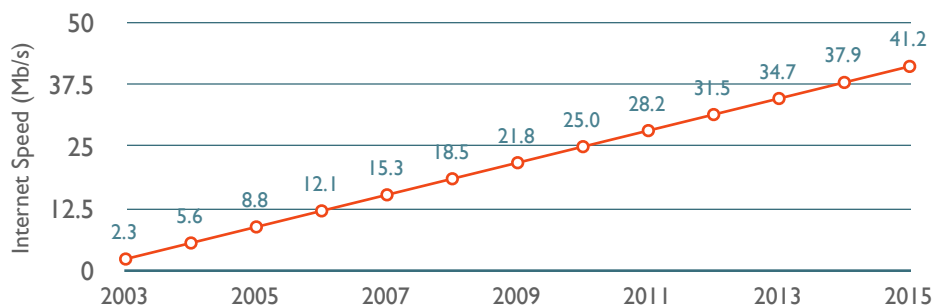

Why Build Community Fiber?

A community-owned high performance fiber network gives the Missoula region a future-proof infrastructure that will support the area's long term economic and community development goals.

Bandwidth Growth by Market Sector

User Type	Now	Next decade	Twenty years
Small business needs (1-9 employees)	10-25 megabits of symmetric bandwidth and 10-20 megabits of Internet access	100 megabits of symmetric bandwidth and 20-40 megabits of Internet access	Gigabit+ symmetric bandwidth and 50 to 100 megabits of Internet access
Medium-sized business needs (10-100 employees)	50-100 megabits of symmetric bandwidth and 25-50 megabits of Internet access	Gigabit symmetric bandwidth and 50 to 100 megabits of Internet access	Multiple gigabit symmetric circuits and lightpaths and 100+ megabits of Internet access
Large business needs (100-1000+ employees)	Gigabit+ symmetric bandwidth and 100+ megabits of Internet access	Multiple gigabit symmetric connections and 250 to 500 megabits of Internet access	Multiple gigabit symmetric circuits and lightpaths and 1 Gigabit+ of Internet access
Residential needs	25-50 megabits of symmetric bandwidth and 10-20 megabits of Internet access	100 megabits of symmetric bandwidth and 20-30 megabits of Internet access	A Gigabit symmetric circuit and/or lightpaths, with 50 to 100 megabits of Internet access

Trend of Internet Speed from 2003 to 2015

What Can You Do With Fiber?

- Work from home--full time, part time, or nights/weekends. We give you the freedom to choose!
- Run a business from home, or run a server from home.
- Connect more TVs, laptops, computers, tablets, printers, and servers and have them all work at the speed of light!
- Use all the bandwidth you want without worrying about slowdowns, overage charges, or data caps.
- Watch TV, movies, sports, and video at the highest possible quality--a better entertainment experience!
- Put home security cameras around your house and get notifications, live HD video, and sound right on your tablet or smartphone, wherever you are.
- Connect to your company VPN as if you were sitting in your office at work.
- Make full use of cloud services at blazing fast speed.
- Seamlessly connect multiple business locations and offices.
- Home-based employees can fully participate in company activities because videoconferencing works like it is supposed to with no stuttering, drop outs, or slowdowns.
- Get an inexpensive home phone line that actually provides a high quality connection without annoying drops.
- Fiber makes back up services like Carbonite, Amazon, and Mozy work the way they are supposed to with no waiting.